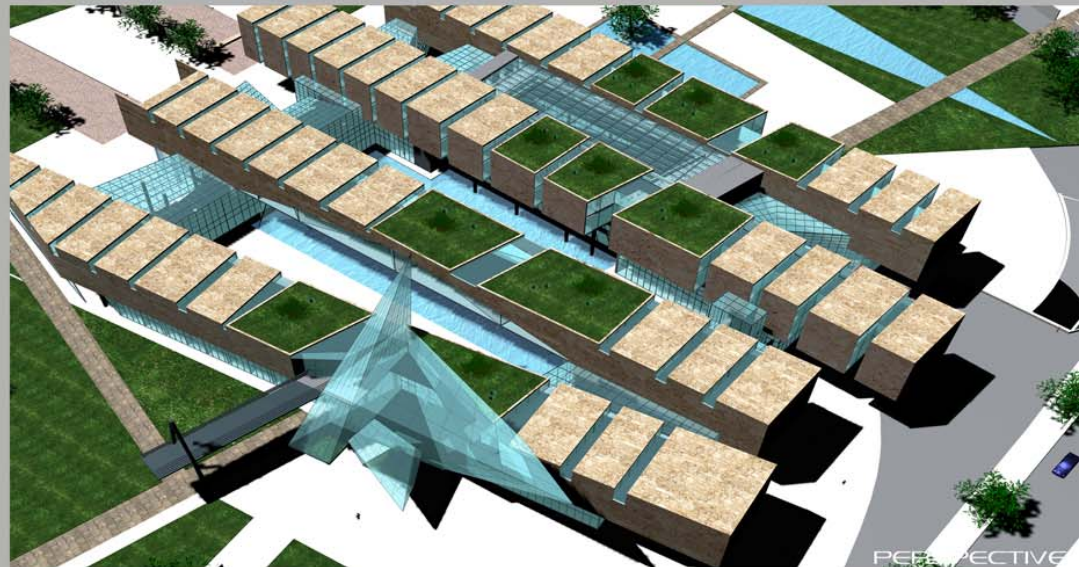

SITE PLAN

FRONT VIEW

BACK VIEW

THERMAL RESORT

TIVOLI TERME - ROME - ITALY

ARCHITECT STEFANO DI NARDO

ARCHITECT SABRINA STERPIN

2004