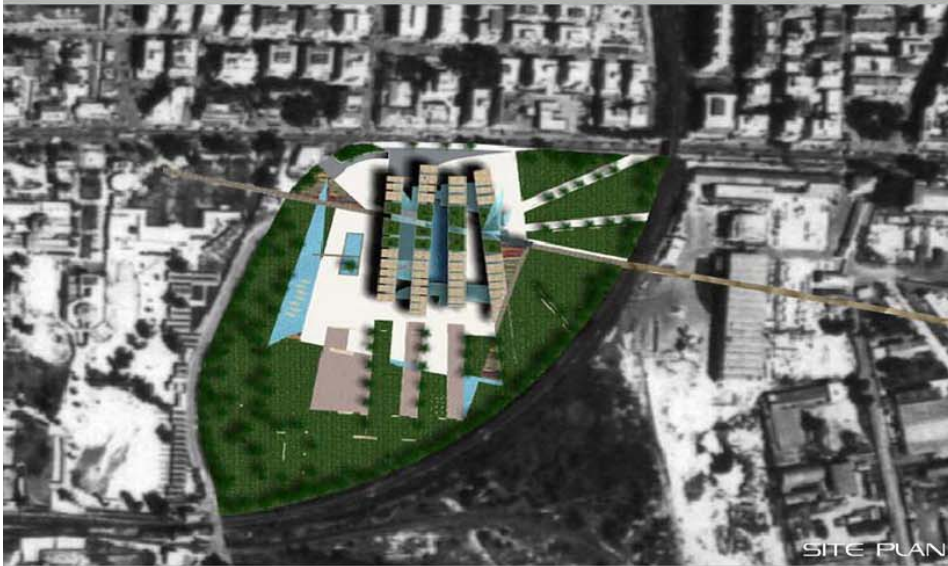

SITE PLAN

FRONT VIEW

BACK VIEW

THERMAL RESORT

TIVOLI TERME - ROME - ITALY

ARCHITECT STEFANO DI NARDO

ARCHITECT SABRINA STERPIN

2004