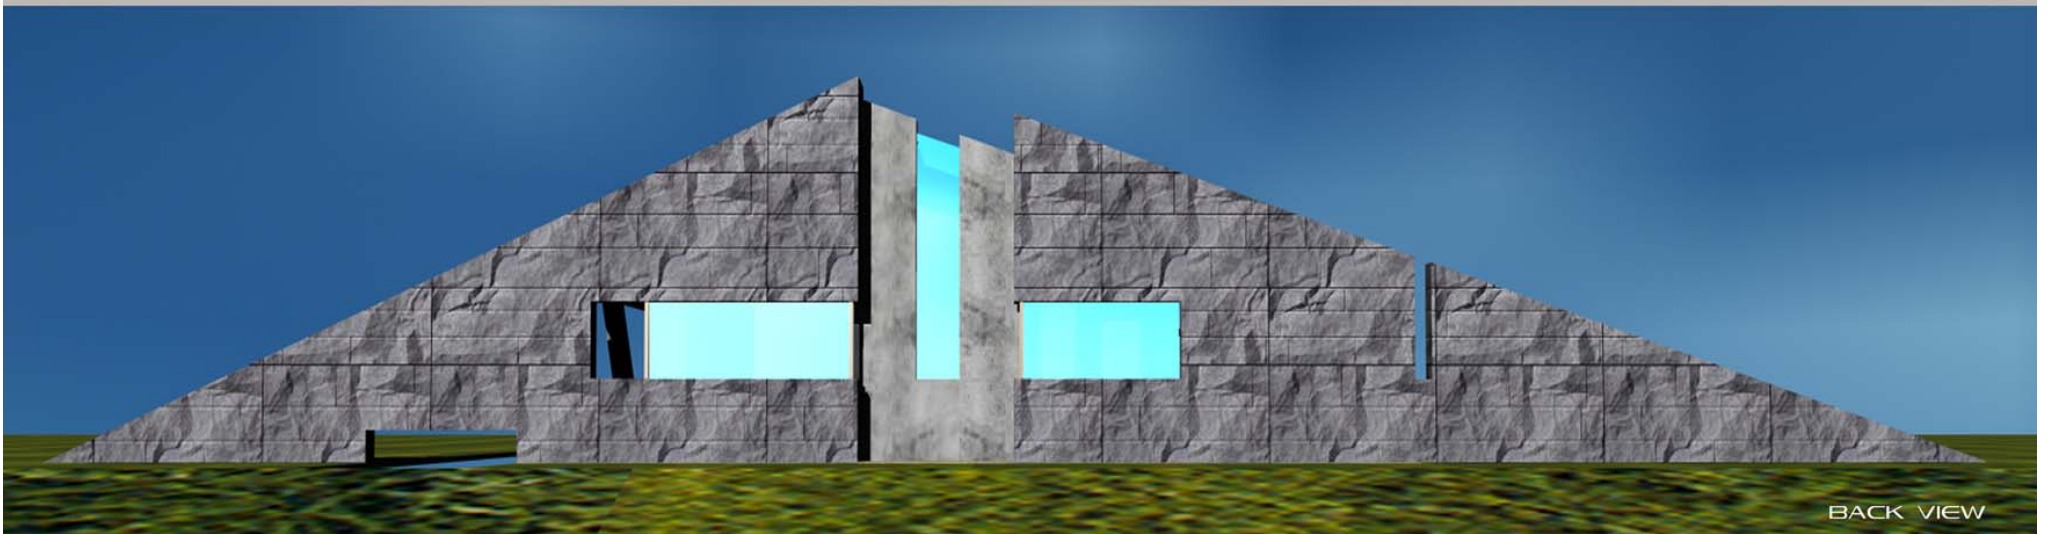

SITE PLAN

FRONT VIEW

BACK VIEW

THERMAL RESORT

TIVOLI TERME - ROME - ITALY

ARCHITECT STEFANO DI NARDO

ARCHITECT SABRINA STERPIN

2004